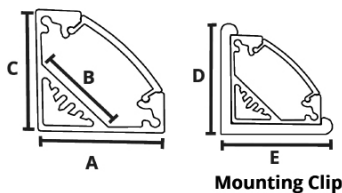

- **A:** 0.73" (18.50mm)
- **B:** 0.48" (12.20mm)
- **C:** 0.73" (18.50mm)
- **D:** 0.82" (20.82mm)
- **E:** 0.82" (20.82mm)

AMC-1715-R

MATERIAL
Anodized Aluminum

DESCRIPTION
Slim and deep recessed channel

LENGTH
39", 78"

LENS TYPES
Clear=C
Frosted=F
Opal=O
Grazer=G

ACCESSORIES
Endcap AMC-1715-R-EC
Endcap w/hole AMC-1715-R-ECL