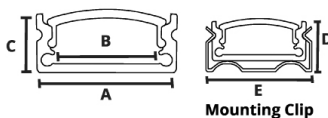

QUICK SPEC GUIDE

CHANNEL PART NUMBER BREAKDOWN

SERIES	DIMENSIONS	APPLICATION	LENS	LENGTH
AMC = Aluminum Mounting Channel	XXXX = W x H (mm)	S = Surface Mount R = Recessed Channel C = Corner Mount P = Mud In Channel	C=Clear lens F=Frosted lens O=Opal lens G=Grazer lens	1M=39 Inches 2M=78 Inches

AMC-1707-S

MATERIAL
Anodized Aluminum

DESCRIPTION
Slim and shallow surface mount channel

LENGTH
39", 78"

LENS TYPES
Clear=C
Frosted=F
Opal=O
Grazer=G

ACCESSORIES
Endcap AMC-1707-S-EC
Endcap w/hole AMC-1707-S-ECL
Mounting Clip AMC-1707-S-MC

- **A:** 0.68" (17.25mm)
- **B:** 0.50" (12.59mm)
- **C:** 0.34" (8.60mm)
- **D:** 0.40" (12.70mm)
- **E:** 0.78" (19.90mm)

AMC-1919-C

MATERIAL
Anodized Aluminum

DESCRIPTION
Slim corner channel

LENGTH
39", 78"

LENS TYPES
Clear=C
Frosted=F
Opal=O

ACCESSORIES
Endcap AMC-1919-C-EC
Endcap w/hole AMC-1919-C-ECL
Mounting Clip AMC-1919-C-MC