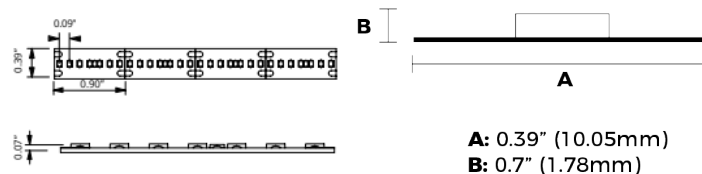

ONEFLEX is a series of specification grade linear LED. It offers extremely tight LED spacing across multiple wattages and CRI of 90 or greater (80+ CRI for 2200K). This product allows for uniform lighting in the smallest of channel profiles.

SPECIFICATION

SERIES	+	WATTAGE	+	COLOR**	+	IP RATING	+	VOLTAGE	+	LENGTH
ONEFLEX		20=2.0 W/ft. 45=4.5 W/ft. 60=6.0 W/ft. 80=8.0 W/ft.		22=2200K 27=2700K 30=3000K 40=4000K		20=IP20 Indoor		24=24 VDC		5M=196 inches (5 meter) Reel XX= Custom Length (inches)

**RGB, RGBW & OTHER COLORS AVAILABLE CONSULT FACTORY

ELECTRICAL

Input Voltage	24VDC
Dimming Options	MLV, 0-10V, DMX, Lutron
Power Consumption	2.0-8.0 W/ft.
Wire Size	20AWG, 2 Wire
Regulatory	Conforms to UL Std 2108
Max Run Length per feed	
OneFlex 20	44' = (96W)
OneFlex 45	22' = (96W)
OneFlex 60	16' = (96W)
OneFlex 80	12' = (96W)

PHYSICAL

Field Cuttable	Every 1.0" (25.4mm)
Operating Temperature	-20°C (-40°F) to +50°C (+122°F)
Environment	IP20 Indoor
Max Reel Length	16'4"

DIMENSIONS

ONEFLEX	
Width	0.39" (10.0mm)
Height	0.07" (1.78mm)
Cuttable Segment Length	1.0" (25.4mm)
Pitch Length	0.09" (2.29mm)

LUMEN OUTPUT

INDOOR	
OneFlex20	2.0W/ftX85lum/W=170 lum/ft
OneFlex45	4.5W/ftX85lum/W=338 lum/ft
OneFlex60	6.0W/ftX85lum/W=510 lum/ft
OneFlex80	8.0W/ftX85lum/W=664 lum/ft
	output +/- 10%

PERFORMANCE

CRI	90+(80+ CRI for 2200K)
Binning Tolerance	+/-100K
Warranty	5 years

DRAWINGS