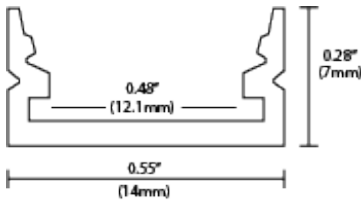

- A:** 0.68" (17.25mm)
- B:** 0.50" (12.59mm)
- C:** 0.98" (25.00mm)
- D:** 0.34" (8.60mm)

**QUICK SPEC GUIDE**
**AMC-1407-S**
**MATERIAL**

Anodized Aluminum

**DESCRIPTION**

Slim and shallow surface channel.

**LENGTH**

39", 78"

**LENS TYPES**

 Clear=C  
 Frosted=F  
 Opal=O

**ACCESSORIES**

 Endcap AMC-1407-S-EC  
 Endcap w/hole AMC-1407-S-ECL

**AMC-2111-R**
**MATERIAL**

Anodized Aluminum