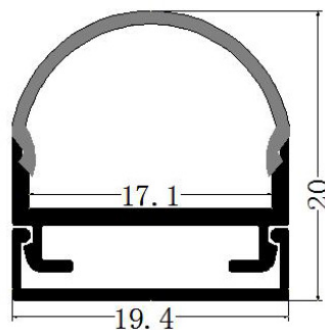

**LENGTH**

39", 78"

**LENS TYPES**

Opal=O

**LENS SHAPE**

Round=RO

**ACCESSORIES**

 Endcap AMC-2020-RO-EC  
 Endcap w/hole AMC-2020-RO-ECL  
 Mounting Clip AMC-2020-RO-MC

**AMC-2020-S-SQ**
**MATERIAL**

Anodized Aluminum

**DESCRIPTION**

Slim corner mount channel w/ rounded lens

**LENGTH**

39", 78"

**LENS TYPES**

Opal=O