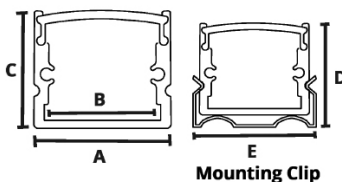

- **A:** 0.68" (17.25mm)
- **B:** 0.48" (12.30mm)
- **C:** 0.59" (15.05mm)
- **D:** 0.66" (16.76mm)
- **E:** 0.78" (19.90mm)

AMC-1707-R

MATERIAL
Anodized Aluminum

DESCRIPTION
Slim and shallow recessed channel

LENGTH
39", 78"

LENS TYPES
Clear=C
Frosted=F
Opal=O
Grazer=G

ACCESSORIES
Endcap AMC-1707-R-EC
Endcap w/hole AMC-1707-R-ECL