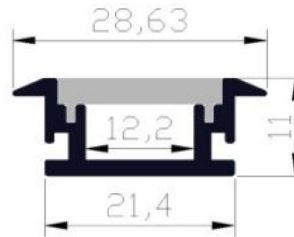

**DESCRIPTION**

Slim and shallow recessed mount channel.

**LENGTH**

39", 78"

**LENS TYPES**

Opal=O

**ACCESSORIES**

 Endcap AMC-2111-R-EC  
 Endcap w/hole AMC-2111-R-ECL