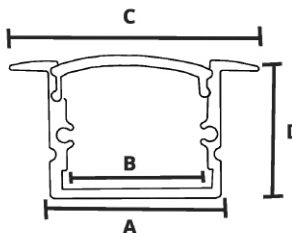

- **A:** 0.68" (17.25mm)
- **B:** 0.58" (14.75mm)
- **C:** 0.98" (25.00mm)
- **D:** 0.59" (15.05mm)

AMC-1715-S

MATERIAL
Anodized Aluminum

DESCRIPTION
Slim and deep surface mounted channel

LENGTH
39", 78"

LENS TYPES
Clear=C
Frosted=F
Opal=O
Grazer=G

ACCESSORIES
Endcap AMC-1715-S-EC
Endcap w/hole AMC-1715-S-ECL
Mounting Clip AMC-1715-S-MC