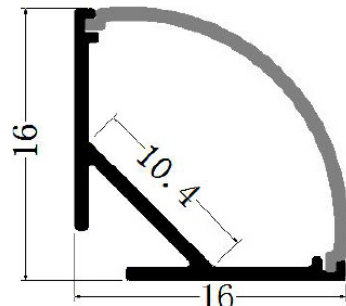

ACCESSORIES

Endcap AMC-1616-C-EC
Endcap w/hole AMC-1616-C-ECL
Mounting Clip AMC-1616-C-MC