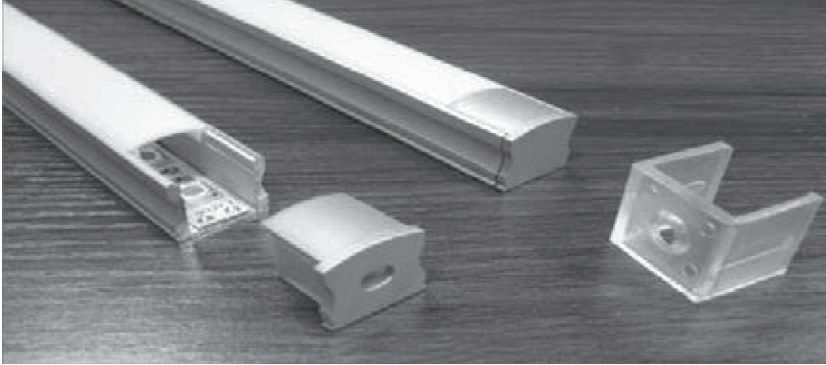

Closet Light

TYPE _____

PROJECT _____

PRODUCT DESCRIPTION

ParadigmLED closet light identified for use in the storage area of a closet. Rated for the storage area of closets per NEC 410.2 & 410.16.

SPECIFICATIONS		
ELECTRICAL	4.5W/FT, 24VDC, 90+ CRI minimum, 405 Lumens/ft., 50,000 hours minimum (L70)	
DIMENSIONS	Channel Housing is 5/8" x 5/8"	
LABEL	UL Listed, file E468751 Listed for direct contact with clothing	

PRODUCT DIMENSIONS

ORDERING GUIDE

FIXTURE	COLOR	VOLTAGE	LENGTH
PL-CL-27-24-DIM-1715-XX"	27 Warm White (2700K) 30 Warm White (3000K) 41 Bright White (4100K)	24 24V	XX Run length of section (max 144")
ACCESSORIES		POWER SUPPLIES	
PL-CL-MC	Mounting Clamp <i>(recommended 2 per 36")</i>	PL-PS-M60-DIM-24	60w - 10' max
PL-CL-EC	End Cap	PL-PS-M100-DIM-24	100W - 18' max <i>(single piece is 12' max)</i>
PL-CL-ECL	End cap with Lead Wire Opening	PL-PS-M200-DIM-24	200W - (2) 18' max <i>Larger available - consult factory</i>