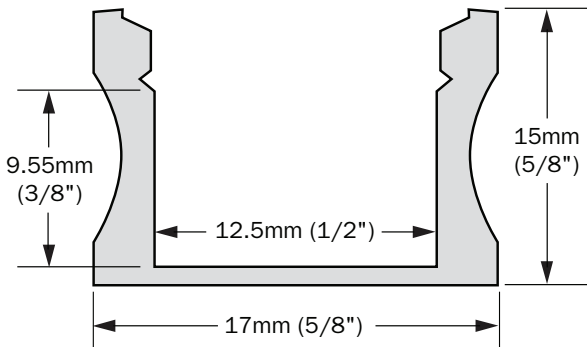

Closet Light

TYPE _____

PROJECT _____

PRODUCT DESCRIPTION

ParadigmLED closet light identified for use in the storage area of a closet. Rated for the storage area of closets per NEC 410.2 & 410.16.

SPECIFICATIONS		
ELECTRICAL	4.5W/FT, 24VDC, 90+ CRI minimum, 405 Lumens/ft., 50,000 hours minimum (L70)	
DIMENSIONS	Channel Housing is 5/8" x 5/8"	
LABEL	UL Listed, file E468751 Listed for direct contact with clothing	

PRODUCT DIMENSIONS

ORDERING GUIDE

FIXTURE	COLOR	VOLTAGE	LENGTH
PL-CL-27-24-DIM-1715-XX"	27 Warm White (2700K) 30 Warm White (3000K) 41 Bright White (4100K)	24 24V	XX Run length of section (max 144")
ACCESSORIES		POWER SUPPLIES	
PL-CL-MC	Mounting Clamp <i>(recommended 2 per 36")</i>	PL-PS-M60-DIM-24	60w - 10' max
PL-CL-EC	End Cap	PL-PS-M100-DIM-24	100W - 18' max <i>(single piece is 12' max)</i>
PL-CL-ECL	End cap with Lead Wire Opening	PL-PS-M200-DIM-24	200W - (2) 18' max <i>Larger available - consult factory</i>