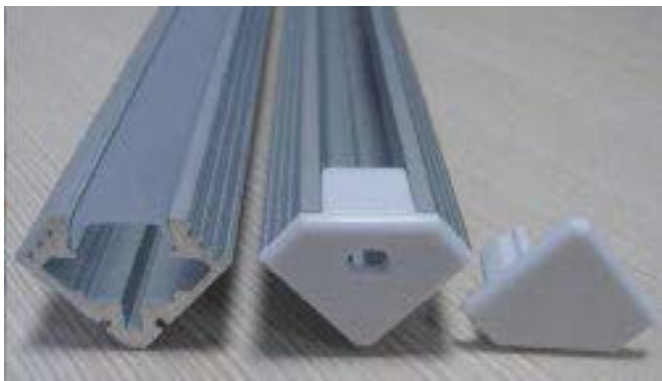

# Closet Light - 45°

TYPE \_\_\_\_\_

PROJECT \_\_\_\_\_

## PRODUCT DESCRIPTION

ParadigmLED closet light identified for use in the storage area of a closet. Rated for the storage area of closets per NEC 410.2 & 410.16.

## PRODUCT DIMENSIONS

SPECIFICATIONS		
<b>ELECTRICAL</b>	4.5W/FT, 24VDC, 90+ CRI minimum, 405 Lumens/ft., 50,000 hours minimum (L70)	
<b>DIMENSIONS</b>	Channel Housing is 45 Degrees	
<b>LABEL</b>	UL Listed, file E468751 Listed for direct contact with clothing	

## ORDERING GUIDE

FIXTURE	COLOR	VOLTAGE	LENGTH
PL-CL-27-24-DIM-1919-XX"	27 Warm White (2700K)	24 24V	XX Run length of section (max 144")
PL-CL-30-24-DIM-1616-XX"	30 Warm White (3000K)		
	41 Bright White (4100K)		
ACCESSORIES		POWER SUPPLIES	
PL-CL-MC	Mounting Clamp (recommended 2 per 36")	PL-PS-M60-DIM-24	60W - 10' max
PL-CL-EC	End Cap	PL-PS-M100-DIM-24	100W - 18' max (single piece is 12' max)
PL-CL-ECL	End cap with Lead Wire Opening	PL-PS-M200-DIM-24	200W - (2) 18' max Larger available - consult factory