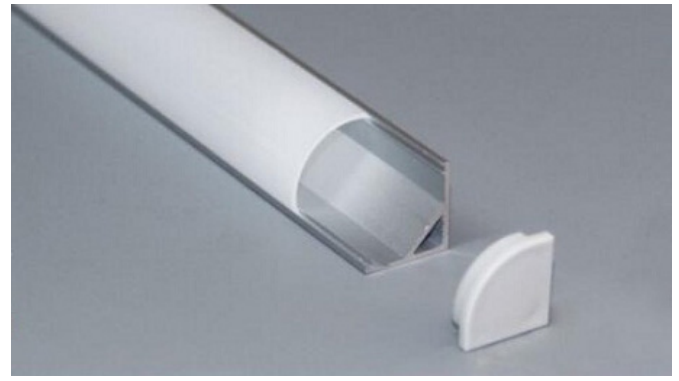

# Closet Light - 45°

TYPE \_\_\_\_\_

PROJECT \_\_\_\_\_

## PRODUCT DESCRIPTION

ParadigmLED closet light identified for use in the storage area of a closet. Rated for the storage area of closets per NEC 410.2 & 410.16.

## PRODUCT DIMENSIONS

SPECIFICATIONS		
<b>ELECTRICAL</b>	4.5W/FT, 24VDC, 90+ CRI minimum, 405 Lumens/ft., 50,000 hours minimum (L70)	
<b>DIMENSIONS</b>	Channel Housing is 45 Degrees	
<b>LABEL</b>	UL Listed, file E468751 Listed for direct contact with clothing	

## ORDERING GUIDE

FIXTURE	COLOR	VOLTAGE	LENGTH
PL-CL-27-24-DIM-1919-XX"	27 Warm White (2700K)	24 24V	XX Run length of section (max 144")
PL-CL-30-24-DIM-1616-XX"	30 Warm White (3000K)		
	41 Bright White (4100K)		
ACCESSORIES		POWER SUPPLIES	
PL-CL-MC	Mounting Clamp (recommended 2 per 36")	PL-PS-M60-DIM-24	60W - 10' max
PL-CL-EC	End Cap	PL-PS-M100-DIM-24	100W - 18' max (single piece is 12' max)
PL-CL-ECL	End cap with Lead Wire Opening	PL-PS-M200-DIM-24	200W - (2) 18' max Larger available - consult factory