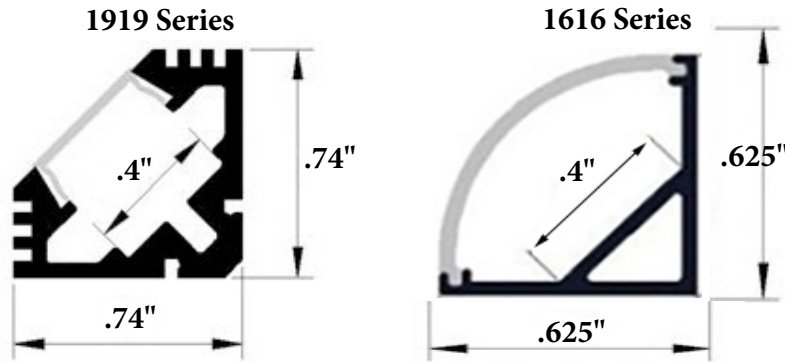

# Closet Light - 45°

TYPE \_\_\_\_\_

PROJECT \_\_\_\_\_

## PRODUCT DIMENSIONS

SPECIFICATIONS		
<b>ELECTRICAL</b>	4.5W/FT, 24VDC, 90+ CRI minimum, 405 Lumens/ft., 50,000 hours minimum (L70)	
<b>DIMENSIONS</b>	Channel Housing is 45 Degrees	
<b>LABEL</b>	UL Listed, file E468751 Listed for direct contact with clothing	

## ORDERING GUIDE

FIXTURE	COLOR	VOLTAGE	LENGTH
PL-CL-27-24-DIM-1919-XX"	27 Warm White (2700K)	24 24V	XX Run length of section (max 144")
PL-CL-30-24-DIM-1616-XX"	30 Warm White (3000K)		
	41 Bright White (4100K)		
ACCESSORIES		POWER SUPPLIES	
PL-CL-MC	Mounting Clamp (recommended 2 per 36")	PL-PS-M60-DIM-24	60W - 10' max
PL-CL-EC	End Cap	PL-PS-M100-DIM-24	100W - 18' max (single piece is 12' max)
PL-CL-ECL	End cap with Lead Wire Opening	PL-PS-M200-DIM-24	200W - (2) 18' max Larger available - consult factory