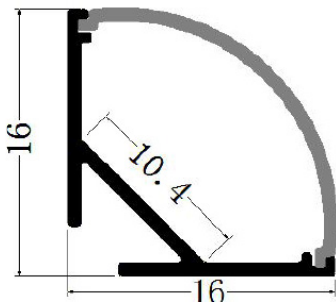

QUICK SPEC GUIDE

CHANNEL PART NUMBER BREAKDOWN

SERIES	DIMENSIONS	APPLICATION	LENS	LENGTH
AMC = Aluminum Mounting Channel	XXXX = W x H (mm)	S = Surface Mount R = Recessed Channel C = Corner Mount P = Mud In Channel	C=Clear lens F=Frosted lens O=Opal lens G=Grazer lens	1M=39 Inches 2M=78 Inches

Slim corner channel with rounded lens

LENGTH

39", 78"

LENS TYPES

 Clear=C
 Frosted=F
 Opal=O

ACCESSORIES

 Endcap AMC-1616-C-EC
 Endcap w/hole AMC-1616-C-ECL
 Mounting Clip AMC-1616-C-MC

AMC-1999-M