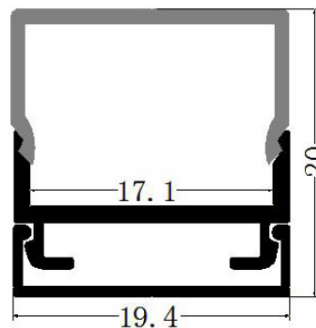

ACCESSORIES

Endcap AMC-2020-SQ-EC
Endcap w/hole AMC-2020-SQ-ECL
Mounting AMC-2020-SQ-MC