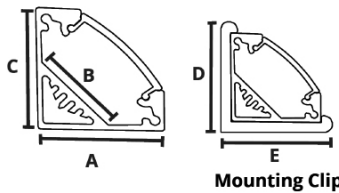

ACCESSORIES

Endcap AMC-1919-C-EC
Endcap w/hole AMC-1919-C-ECL
Mounting Clip AMC-1919-C-MC

A: 0.73" (18.50mm)
B: 0.48" (12.20mm)
C: 0.73" (18.50mm)
D: 0.82" (20.82mm)
E: 0.82" (20.82mm)

AMC-1715-R

MATERIAL
Anodized Aluminum

DESCRIPTION
Slim and deep recessed channel

LENGTH
39", 78"

LENS TYPES

Clear=C
Frosted=F
Opal=O
Grazer=G