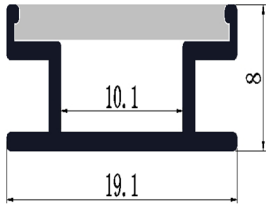

DESCRIPTION

Slim and shallow recessed channel.

LENGTH

39", 78"

LENS TYPES

Opal=O

ACCESSORIES

 Endcap AMC-1908-R-EC
 Endcap w/hole AMC-1908-R-ECL