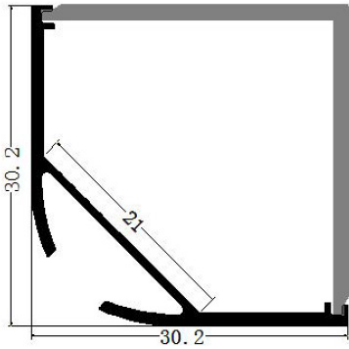

LENGTH

39", 78"

LENS TYPES

 Clear=C
 Frosted=F
 Opal=O

ACCESSORIES

 Endcap AMC-3030-C-SQ-EC
 Endcap w/hole AMC-3030-C-SQ-ECL
 Mounting clips AMC-3030-C-SQ-MC

AMC-3030-R

MATERIAL