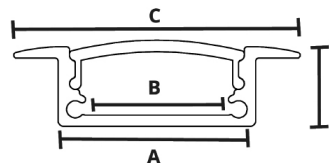

QUICK SPEC GUIDE

CHANNEL PART NUMBER BREAKDOWN

SERIES	DIMENSIONS	APPLICATION	LENS	LENGTH
AMC = Aluminum Mounting Channel	XXXX = W x H (mm)	S = Surface Mount R = Recessed Channel C = Corner Mount P = Mud In Channel	C=Clear lens F=Frosted lens O=Opal lens G=Grazer lens	1M=39 Inches 2M=78 Inches

A: 0.68" (17.25mm)
B: 0.48" (12.30mm)
C: 0.59" (15.05mm)
D: 0.66" (16.76mm)
E: 0.78" (19.90mm)

AMC-1707-R

MATERIAL
Anodized Aluminum

DESCRIPTION
Slim and shallow recessed channel

LENGTH
39", 78"

LENS TYPES

Clear=C
Frosted=F
Opal=O
Grazer=G

ACCESSORIES

Endcap AMC-1707-R-EC
Endcap w/hole AMC-1707-R-ECL

A: 0.68" (17.25mm)
B: 0.50" (12.59mm)
C: 0.98" (25.00mm)
D: 0.34" (8.60mm)

QUICK SPEC GUIDE

AMC-1407-S

MATERIAL