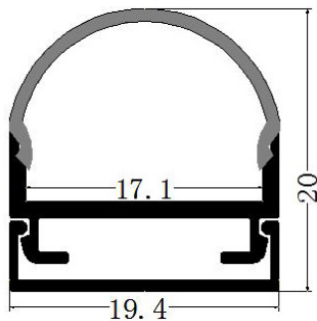

QUICK SPEC GUIDE

CHANNEL PART NUMBER BREAKDOWN

SERIES	DIMENSIONS	APPLICATION	LENS	LENGTH
AMC = Aluminum Mounting Channel	XXXX = W x H (mm)	S = Surface Mount R = Recessed Channel C = Corner Mount P = Mud In Channel	C=Clear lens F=Frosted lens O=Opal lens G=Grazer lens	1M=39 Inches 2M=78 Inches

39", 78"

LENS TYPES

Opal=O

LENS SHAPE

Round=RO

ACCESSORIES

 Endcap AMC-2020-RO-EC
 Endcap w/hole AMC-2020-RO-ECL
 Mounting Clip AMC-2020-RO-MC

AMC-2020-S-SQ

MATERIAL

Anodized Aluminum

DESCRIPTION

Slim corner mount channel w/ rounded lens

LENGTH

39", 78"

LENS TYPES

Opal=O