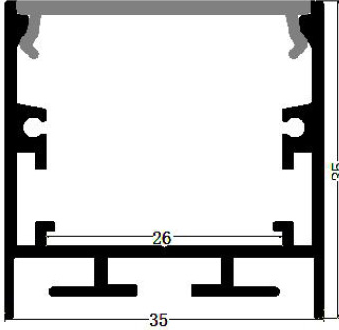

Wide and deep recessed channel

LENGTH

39", 78"

LENS TYPES

 Clear=C
 Frosted=F
 Opal=O

ACCESSORIES

 Endcap AMC-3535-R-EC
 Endcap w/hole AMC-3535-R-ECL

QUICK SPEC GUIDE
AMC-3535-S