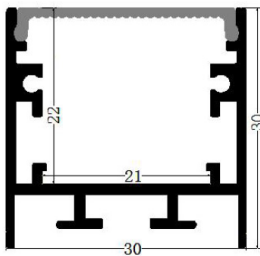

ACCESSORIES

Endcap AMC-3030-S-EC
Endcap w/hole AMC-3030-S-ECL