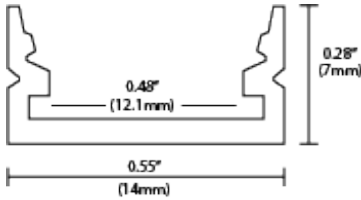

QUICK SPEC GUIDE

AMC-1407-S

MATERIAL

Anodized Aluminum

DESCRIPTION

Slim and shallow surface channel.

LENGTH

39", 78"

LENS TYPES

Clear=C
Frosted=F
Opal=O

ACCESSORIES

Endcap AMC-1407-S-EC
Endcap w/hole AMC-1407-S-ECL