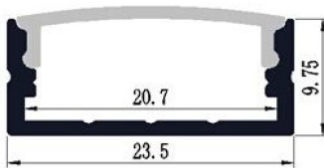

AMC-2814-M

MATERIAL
Anodized Aluminum

DESCRIPTION
Mud in channel and lens

LENGTH
39", 78"

LENS TYPES
Opal=O

ACCESSORIES
Endcap AMC-2814-M-EC
Endcap w/hole AMC-2814-M-ECL

AMC-2410-S

MATERIAL
Anodized Aluminum

DESCRIPTION
Slim and shallow surface channel.

LENGTH
39", 78"

LENS TYPES
Clear=C
Frosted=F
Opal=O

ACCESSORIES
Endcap AMC-2410-S-EC
Endcap w/hole AMC-2410-S-ECL
Mounting clips AMC-2410-MC

AMC-2410-R

MATERIAL
Anodized Aluminum

DESCRIPTION
Slim and shallow recessed channel.

LENGTH
39", 78"

LENS TYPES
Clear=C
Frosted=F
Opal=O

ACCESSORIES
Endcap AMC-2410-R-EC
Endcap w/hole AMC-2410-R-ECL