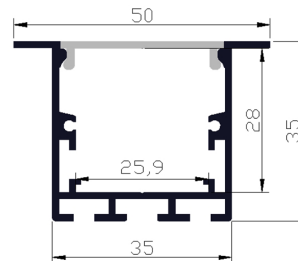

Wide and deep recessed channel

LENGTH

39", 78"

LENS TYPES

 Clear=C
 Frosted=F
 Opal=O

ACCESSORIES

 Endcap AMC-3535-R-EC
 Endcap w/hole AMC-3535-R-ECL

QUICK SPEC GUIDE
AMC-3535-S