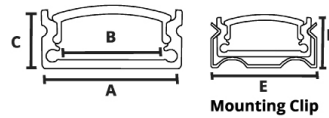

QUICK SPEC GUIDE

CHANNEL PART NUMBER BREAKDOWN

SERIES	DIMENSIONS	APPLICATION	LENS	LENGTH
AMC = Aluminum Mounting Channel	XXXX = W x H (mm)	S = Surface Mount R = Recessed Channel C = Corner Mount P = Mud In Channel	C=Clear lens F=Frosted lens O=Opal lens G=Grazer lens	1M=39 Inches 2M=78 Inches

AMC-1707-S

MATERIAL
Anodized Aluminum

DESCRIPTION
Slim and shallow surface mount channel

LENGTH
39", 78"

LENS TYPES

Clear=C
Frosted=F
Opal=O
Grazer=G

ACCESSORIES

Endcap AMC-1707-S-EC
Endcap w/hole AMC-1707-S-ECL
Mounting Clip AMC-1707-S-MC

A: 0.68" (17.25mm)
B: 0.50" (12.59mm)
C: 0.34" (8.60mm)
D: 0.40" (12.70mm)
E: 0.78" (19.90mm)

AMC-1919-C

MATERIAL
Anodized Aluminum

DESCRIPTION
Slim corner channel

LENGTH
39", 78"

LENS TYPES

Clear=C
Frosted=F
Opal=O