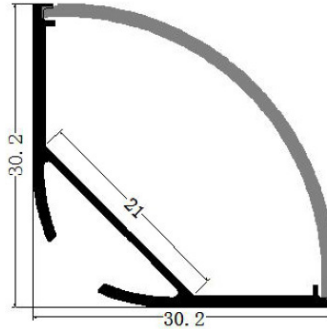

ACCESSORIES

Endcap AMC-3030-C-RO-EC
Endcap w/hole AMC-3030-C-RO-ECL
Mounting clip AMC-3030-C-RO-MC