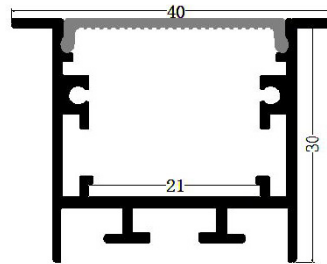

ACCESSORIES

Endcap AMC-3030-R-EC
Endcap w/hole AMC-3030-R-ECL