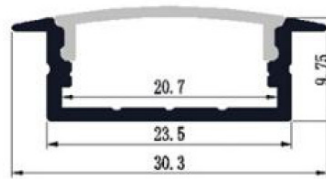

AMC-2814-M

MATERIAL
Anodized Aluminum

DESCRIPTION
Mud in channel and lens

LENGTH
39", 78"

LENS TYPES
Opal=O

ACCESSORIES
Endcap AMC-2814-M-EC
Endcap w/hole AMC-2814-M-ECL

AMC-2410-S

MATERIAL
Anodized Aluminum

DESCRIPTION
Slim and shallow surface channel.

LENGTH
39", 78"

LENS TYPES
Clear=C
Frosted=F
Opal=O

ACCESSORIES
Endcap AMC-2410-S-EC
Endcap w/hole AMC-2410-S-ECL
Mounting clips AMC-2410-MC

AMC-2410-R

MATERIAL
Anodized Aluminum