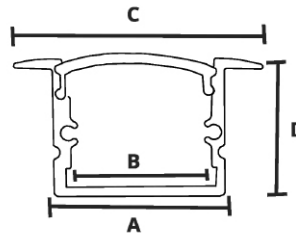

QUICK SPEC GUIDE

CHANNEL PART NUMBER BREAKDOWN

SERIES	DIMENSIONS	APPLICATION	LENS	LENGTH
AMC = Aluminum Mounting Channel	XXXX = W x H (mm)	S = Surface Mount R = Recessed Channel C = Corner Mount P = Mud In Channel	C=Clear lens F=Frosted lens O=Opal lens G=Grazer lens	1M=39 Inches 2M=78 Inches

DESCRIPTION
Slim and deep recessed channel

LENGTH
39", 78"

LENS TYPES

Clear=C
Frosted=F
Opal=O
Grazer=G

ACCESSORIES

Endcap AMC-1715-R-EC
Endcap w/hole AMC-1715-R-ECL

A: 0.68" (17.25mm)
B: 0.58" (14.75mm)
C: 0.98" (25.00mm)
D: 0.59" (15.05mm)

A: 0.68" (17.25mm)
B: 0.48" (12.30mm)
C: 0.59" (15.05mm)
D: 0.66" (16.76mm)
E: 0.78" (19.90mm)

AMC-1707-R

MATERIAL
Anodized Aluminum

DESCRIPTION
Slim and shallow recessed channel

LENGTH
39", 78"

LENS TYPES