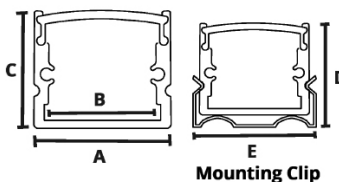

DESCRIPTION
Slim and deep recessed channel

LENGTH
39", 78"

LENS TYPES

Clear=C
Frosted=F
Opal=O
Grazer=G

ACCESSORIES

Endcap AMC-1715-R-EC
Endcap w/hole AMC-1715-R-ECL

A: 0.68" (17.25mm)
B: 0.58" (14.75mm)
C: 0.98" (25.00mm)
D: 0.59" (15.05mm)

A: 0.68" (17.25mm)
B: 0.48" (12.30mm)
C: 0.59" (15.05mm)
D: 0.66" (16.76mm)
E: 0.78" (19.90mm)

AMC-1707-R

MATERIAL
Anodized Aluminum

DESCRIPTION
Slim and shallow recessed channel

LENGTH
39", 78"

LENS TYPES