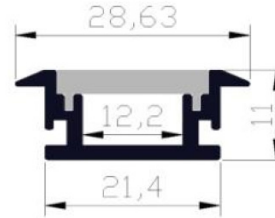

ACCESSORIES

Endcap AMC-2111-R-EC
Endcap w/hole AMC-2111-R-ECL