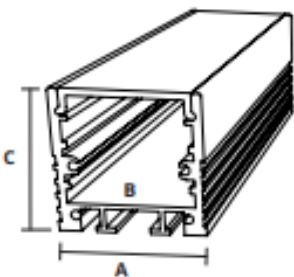

AMC-3030-S

A: 1.18" (30.0mm)
B: 1.01" (25.6mm)
C: 1.18" (30.0mm)

MATERIAL	
Anodized Aluminum	
DESCRIPTION	
Wide & Deep susurface mounted or hanging channel with flat lens	
LENGTH	
39", 78"	
LENS TYPES	
Opal	AMC-3030-S-O
ACCESSORIES	
Endcap	AMC-3030-S-EC
Endcap w/hole	AMC-3030-S-ECL
Hanging Hardware	AMC-3030-S-P
Bracket Straight	AMC-3030-S-BS
Bracket 90 horizontal	AMC-3030-S-B90H
Bracket 90 Vertical	AMC-3030-S-B90V