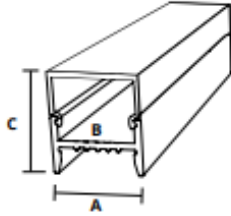

QUICK SPEC GUIDE

AMC-2020-R-SQ

A: 0.76" (19.50mm)
B: 0.649" (16.5mm)
C: 0.85" (21.80mm)

MATERIAL

Anodized Aluminum

DESCRIPTION

Slim surface mounted channel square wrap around lens

LENGTH

39", 78"

LENS TYPES

Opal AMC-2020-S-O-SQ

ACCESSORIES

Endcap AMC-2020-S-EC-SQ
Endcap w/hole AMC-2020-ECL-SQ
Mounting Clip AMC-2020-MC