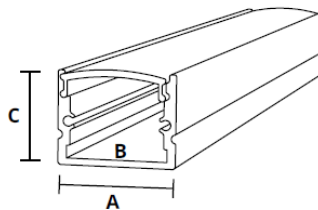

AMC-1208-S

A: 0.67" (17.25mm)
B: 0.48" (12.59mm)
C: 0.31" (9.40mm)

MATERIAL	
Anodized Aluminum	
DESCRIPTION	
Slim and shallow surface mount channel.	
LENGTH	
39", 78"	
LENS TYPES	
Clear	AMC-1208 - S-C
Frosted	AMC-1208 - S-F
Opal	AMC-1208 - S-O
Graser	AMC-1208 - S-G
ACCESSORIES	
Endcap	AMC-1208 - R-EC
Endcap w/hole	AMC-1208 - R-ECL
Mounting Clip	AMC-1208 - R-MC
Rotating Mounting	AMC-1208 - R-MCR

AMC-1919-C

A: 0.72" (18.50mm)
B: 0.48" (12.20mm)
C: 0.72" (18.50mm)

MATERIAL	
Anodized Aluminum	
DESCRIPTION	
Slim corner channel.	
LENGTH	
39", 78"	
LENS TYPES	
Clear	AMC-1919 - R-C
Frosted	AMC-1919 - R-F
Opal	AMC-1919 - R-O
ACCESSORIES	
Endcap	AMC-1919 - R-ECL
Endcap w/hole	AMC-1919 - R-ECL
Mounting Clip	AMC-1919 - R-MC

AMC-1715-R

A: 0.68" (17.25mm)
B: 0.58" (14.75mm)
C: 0.98" (25.00mm)
D: 0.57" (14.57mm)

MATERIAL	
Anodized Aluminum	
DESCRIPTION	
Slim and shallow recessed channel.	
LENGTH	
39", 78"	
LENS TYPES	
Clear	AMC-1715 - R-C
Frosted	AMC-1715 - R-F
Opal	AMC-1715 - R-O
Graser	AMC-1715 - R-G
ACCESSORIES	
Endcap	AMC-1715 - R-EC
Endcap w/hole	AMC-1715 - R-ECL

AMC-1715-S

A: 0.68" (17.25mm)
B: 0.58" (14.75mm)
C: 0.59" (15.05mm)

MATERIAL	
Anodized Aluminum	
DESCRIPTION	
Slim and deep surface mounted channel	
LENGTH	
39", 78"	
LENS TYPES	
Clear	AMC-1715 - S-C
Frosted	AMC-1715 - S-F
Opal	AMC-1715 - S-O
ACCESSORIES	
Endcap	AMC-1715 - S-EC
Endcap w/hole	AMC-1715 - S-ECL
Mounting Clip	AMC-1715 - S-MC