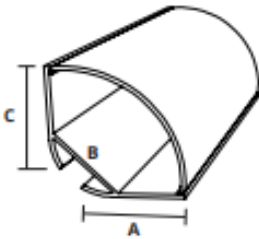

AMC-1616-C

A: 0.62" (16.0mm)
B: 0.39" (10.0mm)
C: 0.62" (16.0mm)

MATERIAL	
Anodized Aluminum	
DESCRIPTION	
Slim corner mount channel with rounded lens	
LENGTH	
39", 78"	
LENS TYPES	
Clear	AMC-1616 - C-C
Frosted	AMC-1616 - C-F
Opal	AMC-1616 - C-O
ACCESSORIES	
Endcap	AMC-1616 - R-EC
Endcap w/hole	AMC-1616 - R-ECL
Mounting	AMC-1616 - R-MC

QUICK SPEC GUIDE

AMC-2010-R

A: 0.93" (23.50mm)
B: 0.78" (20.00mm)
C: 0.39" (10.00mm)
D: 1.19" (30.24mm)

MATERIAL	
Anodized Aluminum	
DESCRIPTION	
Recessed wide profile channel.	
LENGTH	
39", 78"	
LENS TYPES	
Clear	AMC-2010 - R-C
Frosted	AMC-2010 - R-F
Opal	AMC-2010 - R-O
ACCESSORIES	
Endcap	AMC-2010-R-EC
Endcap w/hole	AMC-2010 - R-ECL

AMC-2010-S

A: 0.92" (23.50mm)
B: 0.78" (20.00mm)
C: 0.39" (10.00mm)

MATERIAL	
Anodized Aluminum	
DESCRIPTION	
Low profile surface mounted channel.	
LENGTH	
39", 78"	
LENS TYPES	
Clear	AMC-2010 - S-C
Frosted	AMC-2010 - S-F
Opal	AMC-2010- S-O
Graser	AMC-2010 - S-G
ACCESSORIES	
Endcap	AMC-2010 - R-EC
Endcap w/hole	AMC-2010 - R-ECL
Mounting Clip	AMC-2010 - R-MC
Rotating Mounting	AMC-2010 - R-MCR

AMC-3030-C-RO

A: 1.18" (30.00mm)
B: 0.78" (20.20mm)
C: 1.18" (30.00mm)

MATERIAL	
Anodized Aluminum	
DESCRIPTION	
45 degree channel with rounded lens	
LENGTH	
39", 78"	
LENS TYPES	
Clear	AMC-3030-C-C-RO
Frosted	AMC-3030-C-F-RO
Opal	AMC-3030-C-O-RO
ACCESSORIES	
Endcap	AMC-3030-C-EC-RO
Endcap w/hole	AMC-3030-C-ECL-RO
Mounting Clip	AMC-3030-C-MC