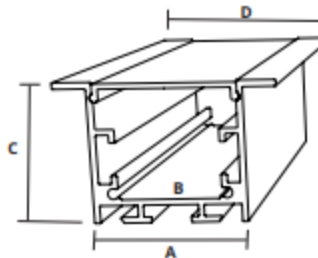

AMC-3535-R

A: 1.37" (35.00mm)
B: 0.96" (24.50mm)
C: 1.37" (35.00mm)
D: 2.00" (51.04mm)

MATERIAL	
Anodized Aluminum	
DESCRIPTION	
Slim corner mount channel with rounded lens	
LENGTH	
39", 78"	
LENS TYPES	
Opal	AMC-3535-R-O
ACCESSORIES	
Endcap	AMC-3535 - R-EC
Endcap w/hole	AMC-3535 - R-ECL
Hanging Hardware	AMC-3535-S-P
Bracket Straight	AMC-3535-S-BS
Bracket 90 Horizon	AMC-3535-S-B90H
Bracjet 90 Vertical	AMC-3535-S-B90V