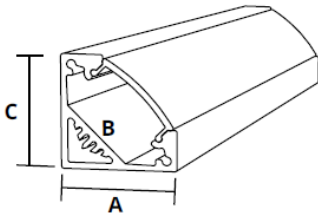

AMC-1919-C

A: 0.72" (18.50mm)
B: 0.48" (12.20mm)
C: 0.72" (18.50mm)

MATERIAL	
Anodized Aluminum	
DESCRIPTION	
Slim corner channel.	
LENGTH	
39", 78"	
LENS TYPES	
Clear	AMC-1919 - R-C
Frosted	AMC-1919 - R-F
Opal	AMC-1919 - R-O
ACCESSORIES	
Endcap	AMC-1919 - R-ECL
Endcap w/hole	AMC-1919 - R-ECL
Mounting Clip	AMC-1919 - R-MC