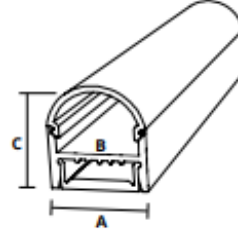

AMC-3535-R

A: 1.37" (35.00mm)
B: 0.96" (24.50mm)
C: 1.37" (35.00mm)
D: 2.00" (51.04mm)

MATERIAL	
Anodized Aluminum	
DESCRIPTION	
Slim corner mount channel with rounded lens	
LENGTH	
39", 78"	
LENS TYPES	
Opal	AMC-3535-R-O
ACCESSORIES	
Endcap	AMC-3535 - R-EC
Endcap w/hole	AMC-3535 - R-ECL
Hanging Hardware	AMC-3535-S-P
Bracket Straight	AMC-3535-S-BS
Bracket 90 Horizon	AMC-3535-S-B90H
Bracjet 90 Vertical	AMC-3535-S-B90V

QUICK SPEC GUIDE

AMC-2020-R-SQ

A: 0.76" (19.50mm)
B: 0.649" (16.5mm)
C: 0.85" (21.80mm)

MATERIAL

Anodized Aluminum

DESCRIPTION

Slim surface mounted channel square wrap around lens

LENGTH

39", 78"

LENS TYPES

Opal AMC-2020-S-O-SQ

ACCESSORIES

Endcap AMC-2020-S-EC-SQ
 Endcap w/hole AMC-2020-ECL-SQ
 Mounting Clip AMC-2020-MC

AMC-2020-S-RO

A: 0.76" (19.50mm)
B: 0.649" (16.5mm)
C: 0.85" (21.80mm)

MATERIAL