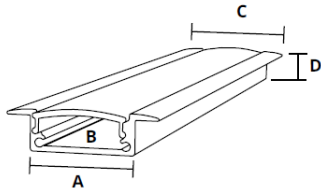

QUICK SPEC GUIDE
AMC-1208-R

A: 0.68" (17.25mm)
B: 0.50" (12.59mm)
C: 0.98" (25.00mm)
D: 0.30" (7.59mm)

MATERIAL	
Anodized Aluminum	
DESCRIPTION	
Slim and shallow recessed channel.	
LENGTH	
39", 78"	
LENS TYPES	
Clear	AMC-1208 - R-C
Frosted	AMC-1208 - R-F
Opal	AMC-1208 - R-O
ACCESSORIES	
Endcap	AMC-1208 - R-EC
Endcap w/hole	AMC-1208 - R-ECL

AMC-1208-S

A: 0.67" (17.25mm)
B: 0.48" (12.59mm)
C: 0.31" (9.40mm)

MATERIAL	
Anodized Aluminum	
DESCRIPTION	
Slim and shallow surface mount channel.	
LENGTH	
39", 78"	
LENS TYPES	
Clear	AMC-1208 - S-C
Frosted	AMC-1208 - S-F
Opal	AMC-1208 - S-O
Graser	AMC-1208 - S-G
ACCESSORIES	
Endcap	AMC-1208 - R-EC
Endcap w/hole	AMC-1208 - R-ECL
Mounting Clip	AMC-1208 - R-MC
Rotating Mounting	AMC-1208 - R-MCR

AMC-1919-C

A: 0.72" (18.50mm)
B: 0.48" (12.20mm)
C: 0.72" (18.50mm)

MATERIAL	
Anodized Aluminum	
DESCRIPTION	
Slim corner channel.	
LENGTH	
39", 78"	
LENS TYPES	
Clear	AMC-1919 - R-C
Frosted	AMC-1919 - R-F
Opal	AMC-1919 - R-O
ACCESSORIES	
Endcap	AMC-1919 - R-ECL
Endcap w/hole	AMC-1919 - R-ECL
Mounting Clip	AMC-1919 - R-MC

AMC-1715-R

A: 0.68" (17.25mm)
B: 0.58" (14.75mm)
C: 0.98" (25.00mm)
D: 0.57" (14.57mm)

MATERIAL	
Anodized Aluminum	
DESCRIPTION	
Slim and shallow recessed channel.	
LENGTH	
39", 78"	
LENS TYPES	
Clear	AMC-1715 - R-C
Frosted	AMC-1715 - R-F
Opal	AMC-1715 - R-O
Graser	AMC-1715 - R-G
ACCESSORIES	
Endcap	AMC-1715 - R-EC
Endcap w/hole	AMC-1715 - R-ECL