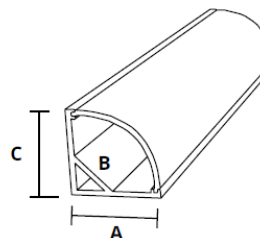

AMC-1715-R

A: 0.68" (17.25mm)
B: 0.58" (14.75mm)
C: 0.98" (25.00mm)
D: 0.57" (14.57mm)

MATERIAL	
Anodized Aluminum	
DESCRIPTION	
Slim and shallow recessed channel.	
LENGTH	
39", 78"	
LENS TYPES	
Clear	AMC-1715 - R-C
Frosted	AMC-1715 - R-F
Opal	AMC-1715 - R-O
Graser	AMC-1715 - R-G
ACCESSORIES	
Endcap	AMC-1715 - R-EC
Endcap w/hole	AMC-1715 - R-ECL

AMC-1715-S

A: 0.68" (17.25mm)
B: 0.58" (14.75mm)
C: 0.59" (15.05mm)

MATERIAL	
Anodized Aluminum	
DESCRIPTION	
Slim and deep surface mounted channel	
LENGTH	
39", 78"	
LENS TYPES	
Clear	AMC-1715 - S-C
Frosted	AMC-1715 - S-F
Opal	AMC-1715 - S-O
ACCESSORIES	
Endcap	AMC-1715 - S-EC
Endcap w/hole	AMC-1715 - S-ECL
Mounting Clip	AMC-1715 - S-MC

AMC-1616-C

A: 0.62" (16.0mm)
B: 0.39" (10.0mm)
C: 0.62" (16.0mm)

MATERIAL	
Anodized Aluminum	
DESCRIPTION	
Slim corner mount channel with rounded lens	
LENGTH	
39", 78"	
LENS TYPES	
Clear	AMC-1616 - C-C
Frosted	AMC-1616 - C-F
Opal	AMC-1616 - C-O
ACCESSORIES	
Endcap	AMC-1616 - R-EC
Endcap w/hole	AMC-1616 - R-ECL
Mounting	AMC-1616 - R-MC

QUICK SPEC GUIDE

AMC-2010-R

A: 0.93" (23.50mm)
B: 0.78" (20.00mm)
C: 0.39" (10.00mm)
D: 1.19" (30.24mm)

MATERIAL	
Anodized Aluminum	
DESCRIPTION	
Recessed wide profile channel.	
LENGTH	
39", 78"	
LENS TYPES	
Clear	AMC-2010 - R-C
Frosted	AMC-2010 - R-F
Opal	AMC-2010 - R-O
ACCESSORIES	
Endcap	AMC-2010-R-EC
Endcap w/hole	AMC-2010 - R-ECL