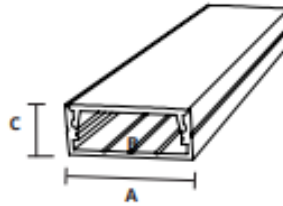

AMC-2010-S

A: 0.92" (23.50mm)
B: 0.78" (20.00mm)
C: 0.39" (10.00mm)

MATERIAL	
Anodized Aluminum	
DESCRIPTION	
Low profile surface mounted channel.	
LENGTH	
39", 78"	
LENS TYPES	
Clear	AMC-2010 - S-C
Frosted	AMC-2010 - S-F
Opal	AMC-2010- S-O
Graser	AMC-2010 - S-G
ACCESSORIES	
Endcap	AMC-2010 - R-EC
Endcap w/hole	AMC-2010 - R-ECL
Mounting Clip	AMC-2010 - R-MC
Rotating Mounting	AMC-2010 - R-MCR