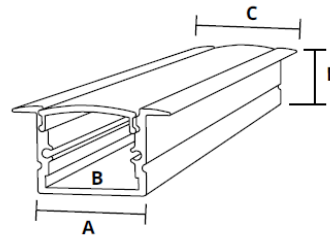

QUICK SPEC GUIDE
AMC-1208-R

A: 0.68" (17.25mm)
B: 0.50" (12.59mm)
C: 0.98" (25.00mm)
D: 0.30" (7.59mm)

MATERIAL	
Anodized Aluminum	
DESCRIPTION	
Slim and shallow recessed channel.	
LENGTH	
39", 78"	
LENS TYPES	
Clear	AMC-1208 - R-C
Frosted	AMC-1208 - R-F
Opal	AMC-1208 - R-O
ACCESSORIES	
Endcap	AMC-1208 - R-EC
Endcap w/hole	AMC-1208 - R-ECL

AMC-1208-S

A: 0.67" (17.25mm)
B: 0.48" (12.59mm)
C: 0.31" (9.40mm)

MATERIAL	
Anodized Aluminum	
DESCRIPTION	
Slim and shallow surface mount channel.	
LENGTH	
39", 78"	
LENS TYPES	
Clear	AMC-1208 - S-C
Frosted	AMC-1208 - S-F
Opal	AMC-1208 - S-O
Graser	AMC-1208 - S-G
ACCESSORIES	
Endcap	AMC-1208 - R-EC
Endcap w/hole	AMC-1208 - R-ECL
Mounting Clip	AMC-1208 - R-MC
Rotating Mounting	AMC-1208 - R-MCR

AMC-1919-C

A: 0.72" (18.50mm)
B: 0.48" (12.20mm)
C: 0.72" (18.50mm)

MATERIAL	
Anodized Aluminum	
DESCRIPTION	
Slim corner channel.	
LENGTH	
39", 78"	
LENS TYPES	
Clear	AMC-1919 - R-C
Frosted	AMC-1919 - R-F
Opal	AMC-1919 - R-O
ACCESSORIES	
Endcap	AMC-1919 - R-ECL
Endcap w/hole	AMC-1919 - R-ECL
Mounting Clip	AMC-1919 - R-MC

AMC-1715-R

A: 0.68" (17.25mm)
B: 0.58" (14.75mm)
C: 0.98" (25.00mm)
D: 0.57" (14.57mm)

MATERIAL	
Anodized Aluminum	
DESCRIPTION	
Slim and shallow recessed channel.	
LENGTH	
39", 78"	
LENS TYPES	
Clear	AMC-1715 - R-C
Frosted	AMC-1715 - R-F
Opal	AMC-1715 - R-O
Graser	AMC-1715 - R-G
ACCESSORIES	
Endcap	AMC-1715 - R-EC
Endcap w/hole	AMC-1715 - R-ECL