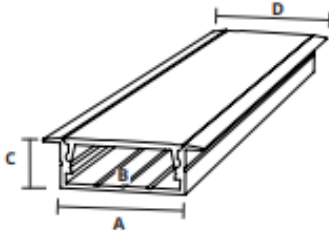

QUICK SPEC GUIDE

AMC-2010-R

A: 0.93" (23.50mm)
B: 0.78" (20.00mm)
C: 0.39" (10.00mm)
D: 1.19" (30.24mm)

MATERIAL	
Anodized Aluminum	
DESCRIPTION	
Recessed wide profile channel.	
LENGTH	
39", 78"	
LENS TYPES	
Clear	AMC-2010 - R-C
Frosted	AMC-2010 - R-F
Opal	AMC-2010 - R-O
ACCESSORIES	
Endcap	AMC-2010-R-EC
Endcap w/hole	AMC-2010 - R-ECL